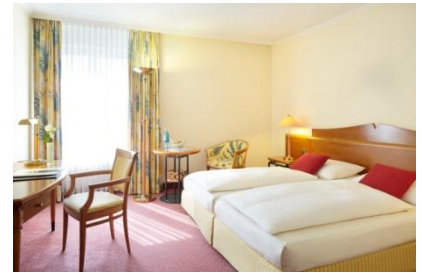

- 96 comfortable and modern guest rooms
- 8 Junior Suites
- 2 spacious Suites (1 salon and 1 bed room)
- Restaurant “**le Marron**” which already received several awards for its cuisine, offering international and regional specialties
- “**Tapas & Wein Bar**” with terrace, providing layback atmosphere
- Bar “Rondeel” will serve you Cocktails, wines and draught beers
- Ballroom with 300m² and 8 Conference- and Board Rooms
- Business corner with PC and Printer
- Wireless LAN in the hotel is free of charge
- Sauna, Tepidarium, Whirl pool and Solarium
- Cosmetic Treatments & Massage in the Day Spa
- 57 parking lots in our garage
- 24 lots in front of the hotel

FACT SHEET

Convention facilities:

Meeting room	Size L/W/H	m ²	Theater	Class Room	U-shape	Block	Dinner	Dinner Dance	Reception
Verseilles 1 + 2	20,0x15,0x3,0 5	300	300	250	80	70	210	170	350
Verseilles 1	20,0x7,5x3,05	150	150	120	40	40	120	80	180
Verseilles 2	20,0x7,5x3,05	150	150	120	40	40	120	80	180
Regent 1 + 2	16,7x6,5x2,65	109	110	80	50	46	70	50	80
Regent 1	6,8x6,5x2,65	44	45	20	18	16	24	n.a.	20
Regent 2	9,9x6,5x2,65	65	65	60	30	30	40	n.a.	80
Cascade 1	9,4x6,4x2,6	60	50	40	20	22	40	n.a.	45
Cascade 2	17,9x6,4x2,6	115	110	80	50	40	90	60	100
Bibliothek	8,2x6,7x2,4	55	50	35	20	20	32	n.a.	n.a.
Bellevue	7,5x6,5x2,7	49	50	25	20	18	20	n.a.	30
Belvedere	6,4x6,2x2,65	40	50	25	20	16	20	n.a.	30